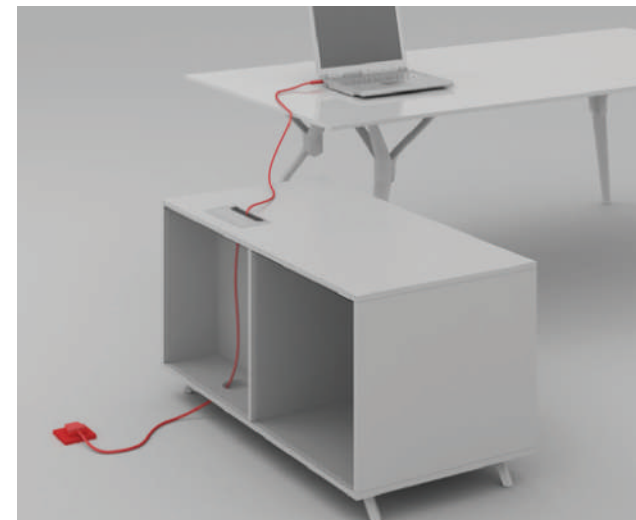

LOUIS

Executive Workstations

All the three versions of top can be combined with a multilayer modesty panel available in a variety of finishes.

Legs and surfaces can also feature a stitched leather trim, giving the pieces a more elegant and sophisticated appearance.

A new approach for executives that exude style and innovation. Designed with principles of minimalism and contrast, the simple lines created by the geometric table shape blends well with the unique shape of the legs. This gives the contrast between less and more.