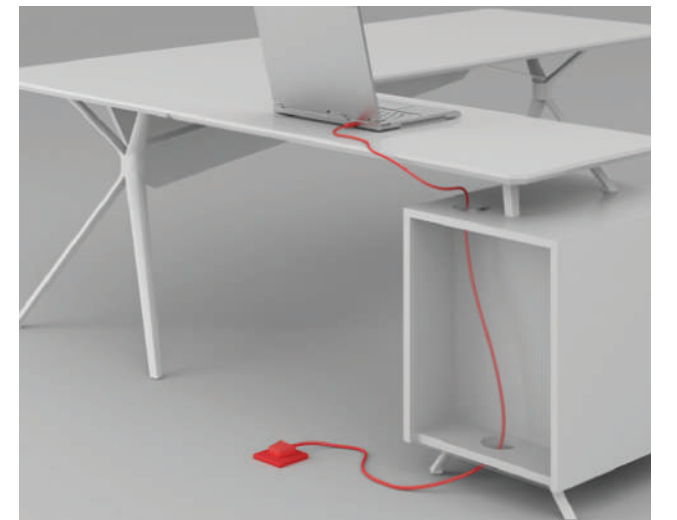

LOUIS

Executive Workstations

All the three versions of top can be combined with a multilayer modesty panel available in a variety of finishes.

Legs and surfaces can also feature a stitched leather trim, giving the pieces a more elegant and sophisticated appearance.

A new approach for executives that exude style and innovation. Designed with principles of minimalism and contrast, the simple lines created by the geometric table shape blends well with the unique shape of the legs. This gives the contrast between less and more.