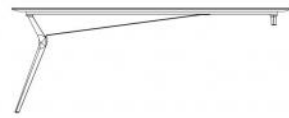

LS-D1890WG
W1800×D900×H750
LS-D2410WG
W2410×D1010×H750

LS-D2190WG
W2100×D900×H750