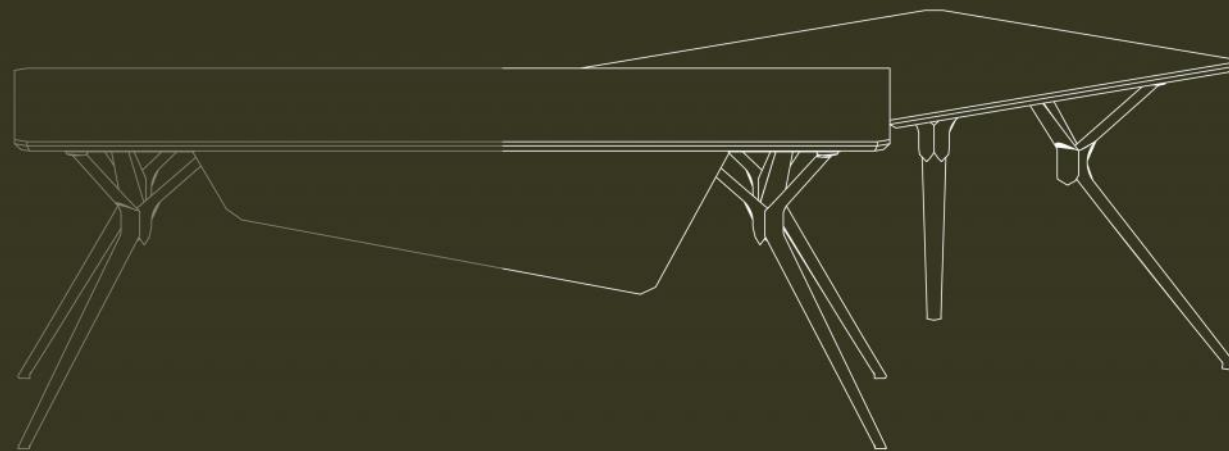

LOUIS
EXTENSION

LOUIS

Is a new approach for executive who reflex style and innovation.
Designed with the principles of minimalism and contrast,
the simple lines created by its geometric table shape blend with
unique shape table legs catches the contrast between less and more.

LOUIS

Contemporary office, modern concept, LOUIS offers modular units that allows flexibility in space planning, from table shapes, cabinets, storages to meeting tables.

LOUIS

- 主台与副台连接成L型，是一款优雅大气的现代产品，通过副柜与副台的走线，实现了全隐蔽式走线功能，文件柜的搭配更显示出了产品的大方、时尚。

All the three versions of top can be combined with a multilayer modesty panel available in a variety of finishes.

Legs and surfaces can also feature a stitched leather trim, giving the pieces a more elegant and sophisticated appearance.

*The color and material selections provide combinations that form a unique workplace. Please refer to the actual product for final approval.

Main desk

LS-DF1890WG
W1800×D900×H750
LS-DF2410WG
W2410×D1010×H750